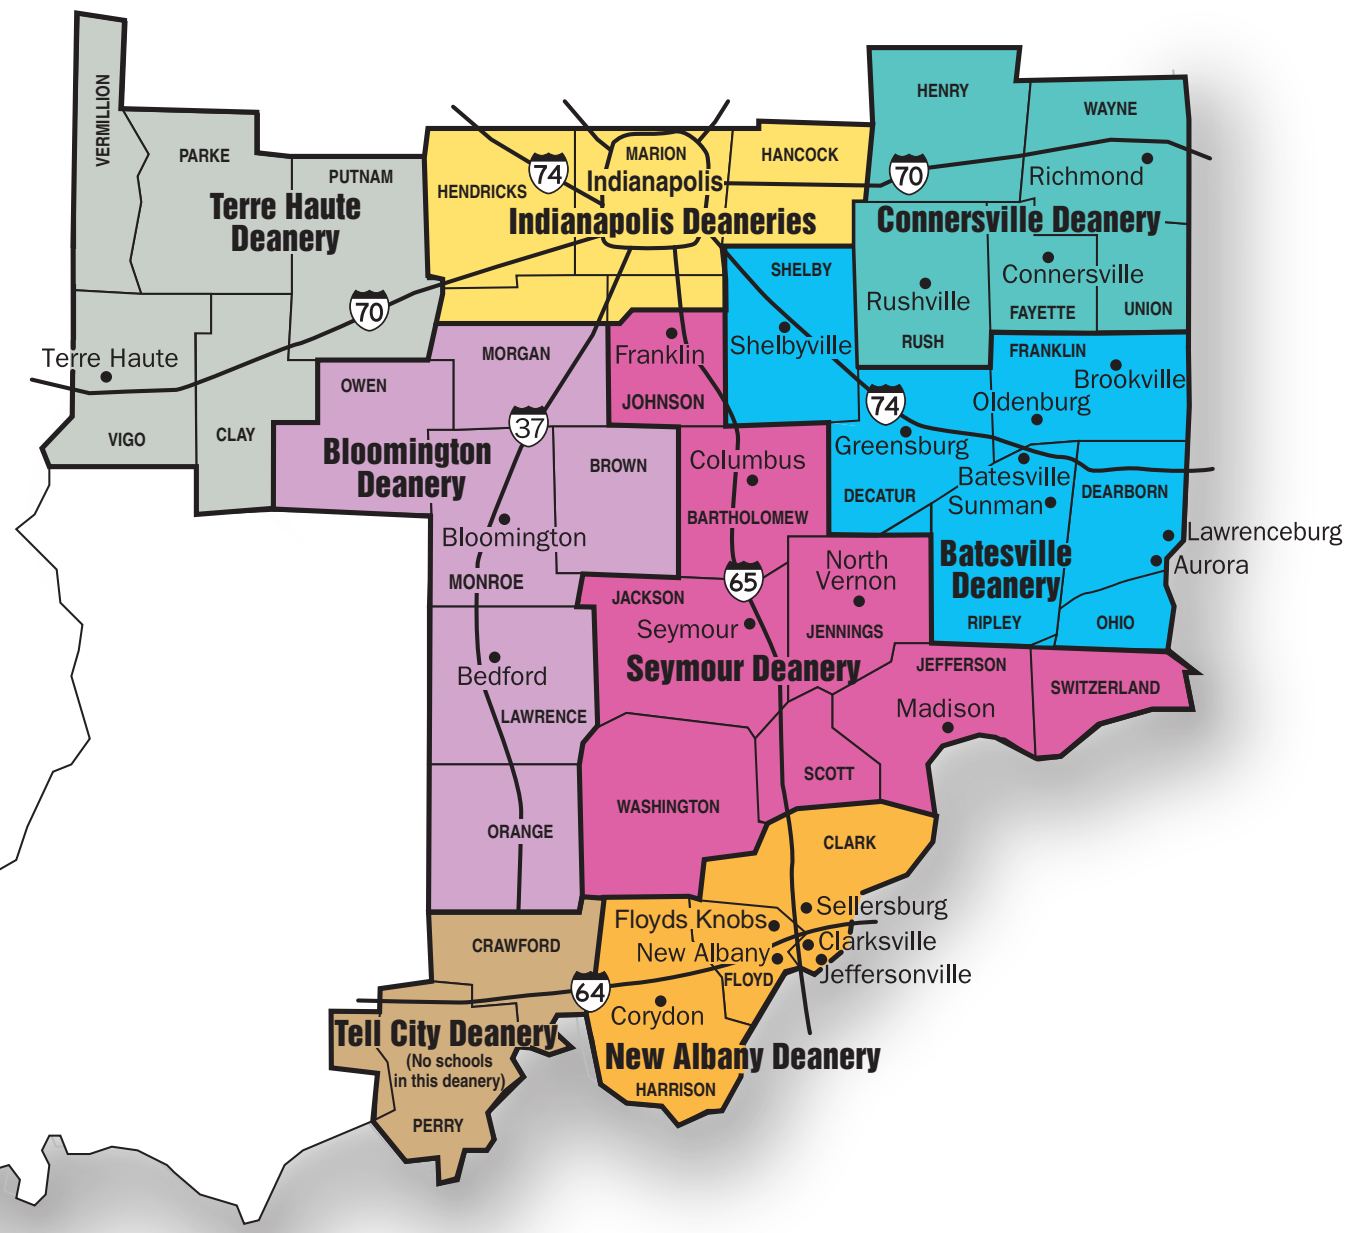

Catholic Schools

Open Doors

Open Arms

Open Hearts

ARCHDIOCESE OF INDIANAPOLIS