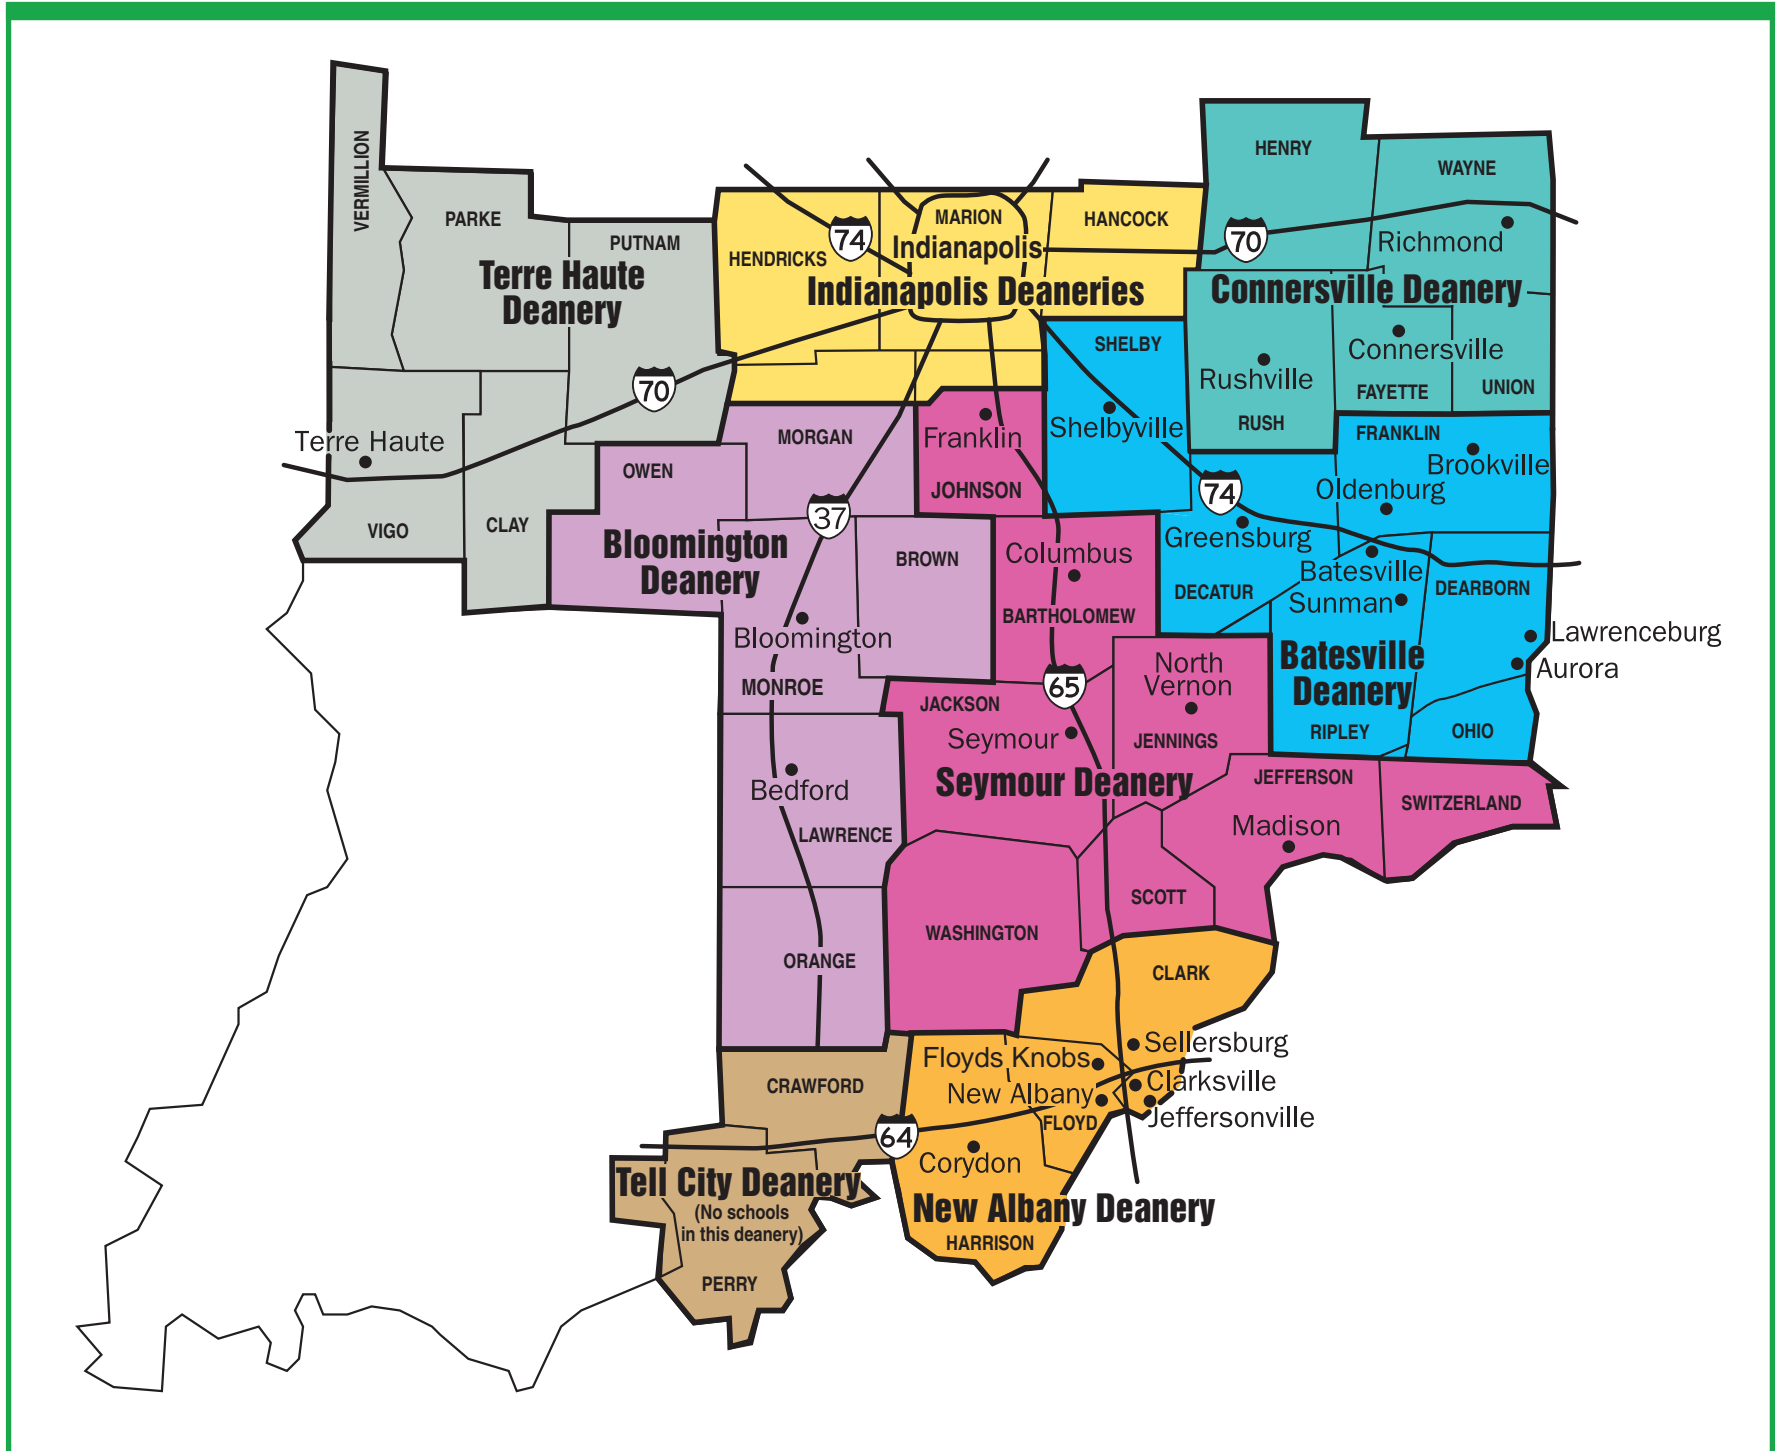

Catholic Schools

ARCHDIOCESE OF INDIANAPOLIS

DEANERY SCHOOLS

Batesville Deanery

Aurora
St. Mary of the Immaculate Conception School (K-8)
 211 Fourth St.
 Aurora, IN 47001
 812-926-1558

Batesville
St. Louis School (PK-8)
 17 St. Louis Place
 Batesville, IN 47006
 812-934-3310